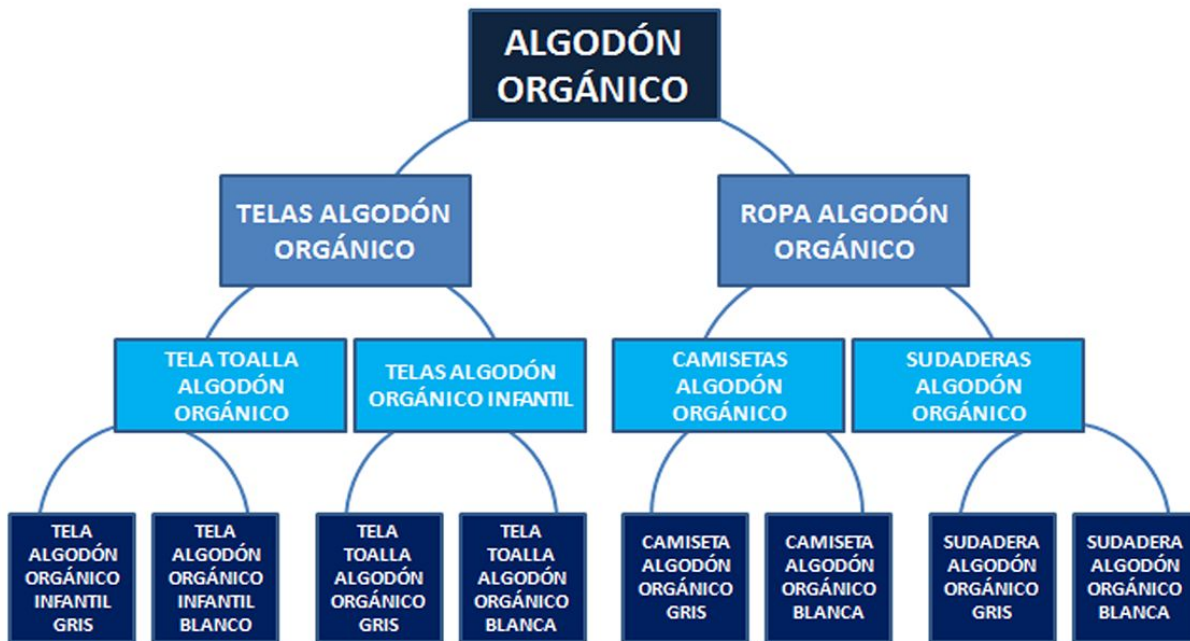

VER TODAS LAS IDEAS DE PALABRAS CLAVE

# KEYWORD RESEARCH

**DINORANK**

**SEMRUSH**

#WCGriñón

# ARQUITECTURA WEB

# ARQUITECTURA WEB

The screenshot displays a website's navigation and product categories for computers. On the left is a vertical sidebar with a search icon and a list of categories. The main content area is divided into three columns of product links and filters.